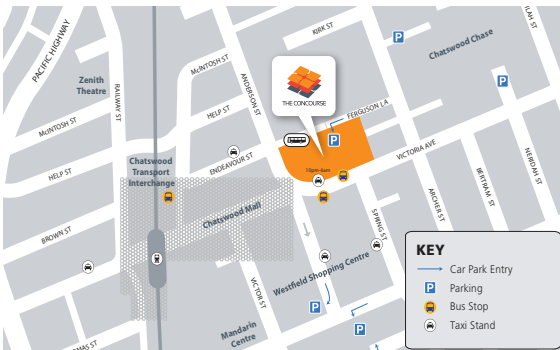

### Parking at the Concourse

\$15 flat rate for entry after 6pm (on prepaid tickets only).

Please PREPAY on arrival at your nearest pay station after parking your car.

Entrance on Ferguson Lane via Archer Street only (no entry via Anderson St).